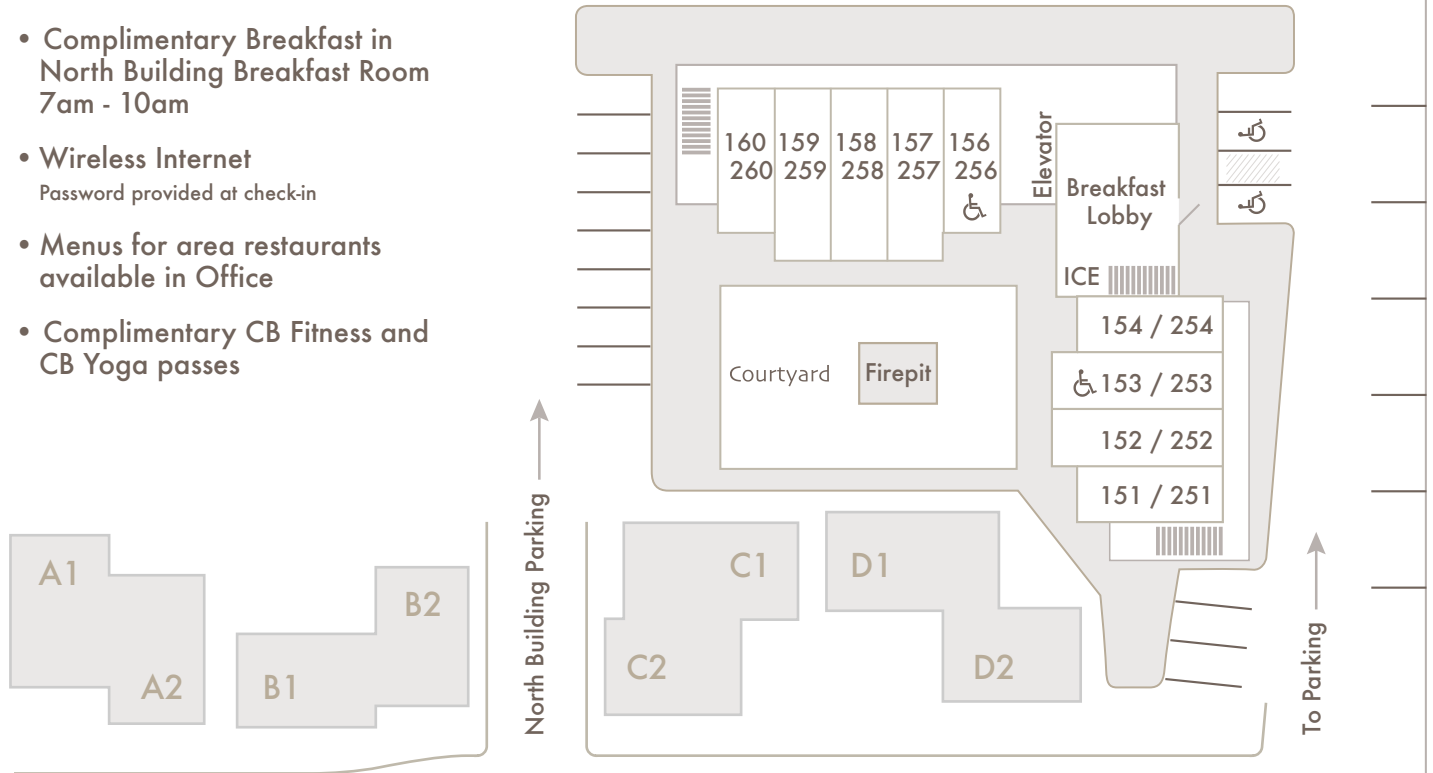

INN AT CANNON BEACH

PO Box 1037 | 3215 S Hemlock St. | Cannon Beach, OR 97110 | 800-321-6304 or 503-436-9085 | innatcannonbeach.com

Downtown Cannon Beach ↑

- Complimentary Breakfast in North Building Breakfast Room 7am - 10am
- Wireless Internet
Password provided at check-in
- Menus for area restaurants available in Office
- Complimentary CB Fitness and CB Yoga passes

-  **Driftwood Restaurant** 🐾
179 N Hemlock | (503) 436-2439
-  **Tom's Fish & Chips** 🐾
240 N Hemlock | (503) 436-4301
- 3 Castaways Restaurant**
316 Fir | (503) 436-4444
- 4 Public Coast Brewing** 🐾
264 3rd | (503) 436-0285
- 5 Sweet Basil's Café**
271 N Hemlock | (503) 436-1539
- 6 Bistro Restaurant & Bar**
263 N Hemlock | (503) 436-2661
- 7 Seasons Café** 🐾
255 N Hemlock | (503) 436-1159
- 8 Cannon Beach Yoga**
251 N. Hemlock Street #2 | (503) 440-1649
- 9 Pizza A'fetta** 🐾
231 N Hemlock | (503) 436-0333
- 10 Ecola Seafood Restaurant**
208 N Spruce | (503) 436-9130
- 11 Fultano's Pizza** 🐾
200 N Spruce | (503) 436-9717
- 12 Mariner Market**
139 N Hemlock | (503) 436-2442
- 13 Lazy Susan Café**
126 N Hemlock | (503) 436-2816
- 14 Newman's at 988**
988 N Hemlock | (503) 436-1151
- 15 Wayfarer Restaurant**
1190 Pacific Drive | (503) 436-1108
- 16 Sleepy Monk Coffee & Irish Table**
1235 S Hemlock | (503) 436-0708
- 17 Cannon Beach Hardware Store & Public House** 🐾
1235 S Hemlock | (503) 436-4086
- 18 Pelican Brewing Co.** 🐾
1371 S Hemlock | (503) 908-3377
- 19 Stephanie Inn Dining Room**
2740 S Pacific | (503) 436-2221
- 20 Sea Level Bakery**
3116 S Hemlock | (503) 436-4254
- 21 Warren House Pub - (next door)** 🐾 beergarden only
3301 S Hemlock | (503) 436-1130
- 22 Fresh Foods Market**
3401 S Hemlock | (503) 436-0945

North Building Entrance