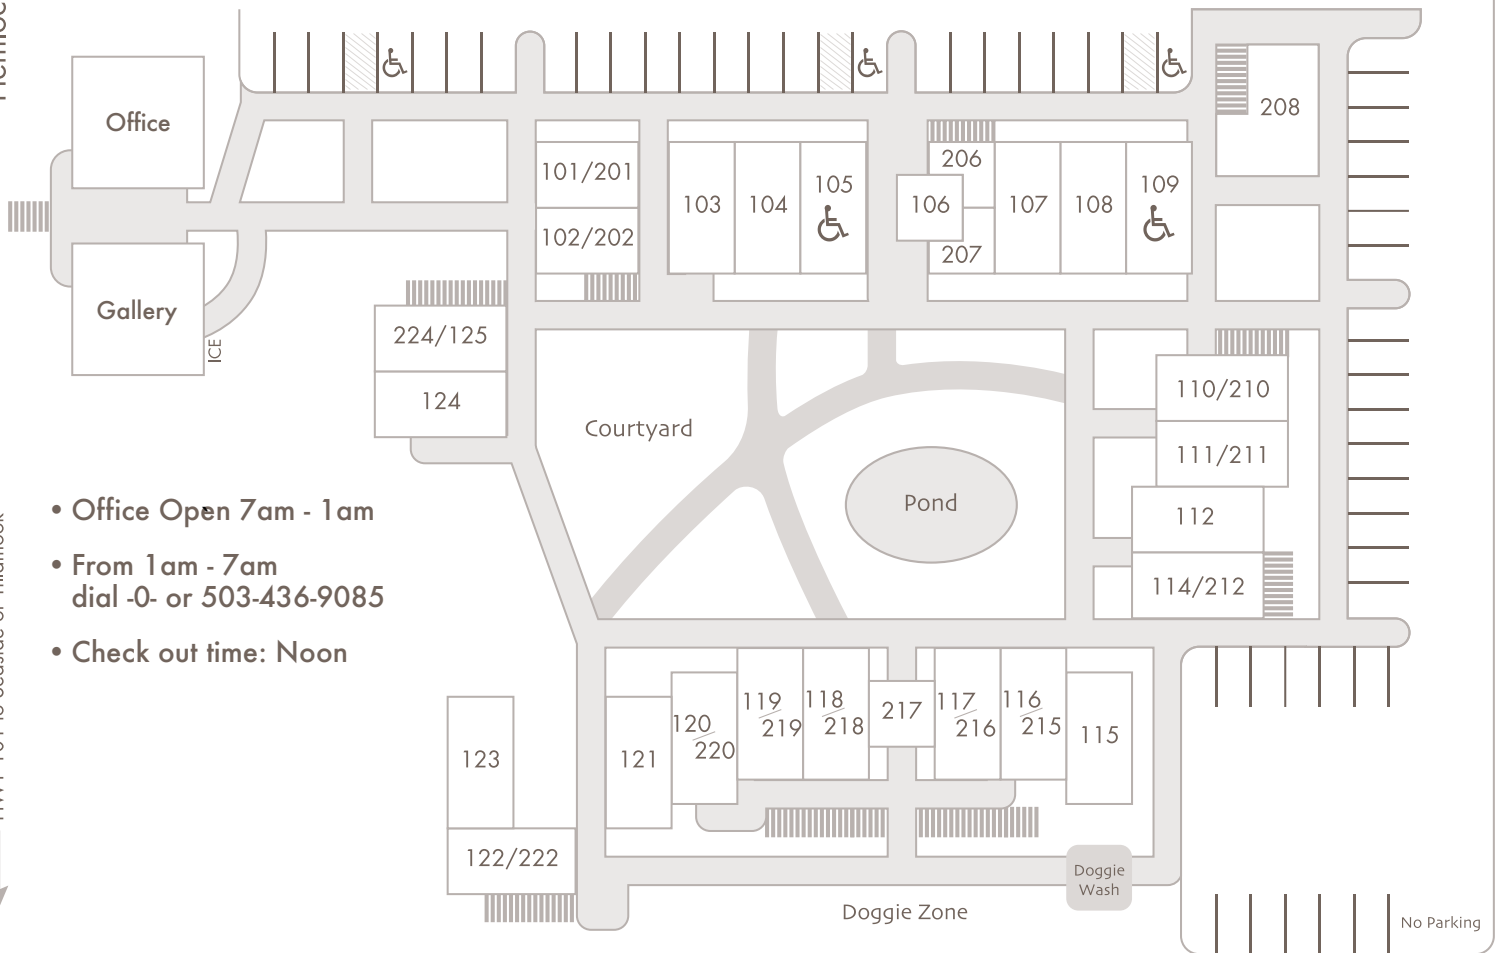

North Building Parking ↑

To Parking ↑

E. Surfcrest

Tsunami Evacuation Trail
Cross Hwy 101 Up Gravel Road →

Hemlock Street

HWY 101 to Seaside or Tillamook ↓

- Office Open 7am - 1am
- From 1am - 7am dial -0- or 503-436-9085
- Check out time: Noon

North Building Entrance