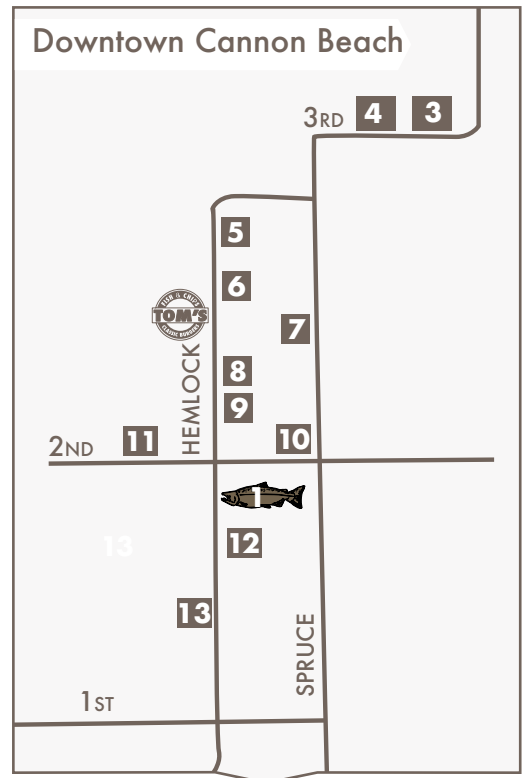

North Building Parking ↑

To Parking ↑

E. Surfcrest

Tsunami Evacuation Trail
Cross Hwy 101 Up Gravel Road →

Hemlock Street

HWY 101 to Seaside or Tillamook ↓

- Office Open 7am - 1am
- From 1am - 7am dial -0- or 503-436-9085
- Check out time: Noon

-  **Driftwood Restaurant** 🐾
179 N Hemlock | (503) 436-2439
-  **Tom's Fish & Chips** 🐾
240 N Hemlock | (503) 436-4301
- 3 Castaways Restaurant**
316 Fir | (503) 436-4444
- 4 Public Coast Brewing** 🐾
264 3rd | (503) 436-0285
- 5 Sweet Basil's Café**
271 N Hemlock | (503) 436-1539
- 6 Bistro Restaurant & Bar**
263 N Hemlock | (503) 436-2661
- 7 Seasons Café** 🐾
255 N Hemlock | (503) 436-1159
- 8 Cannon Beach Yoga**
251 N. Hemlock Street #2 | (503) 440-1649
- 9 Pizza A'fetta** 🐾
231 N Hemlock | (503) 436-0333
- 10 Ecola Seafood Restaurant**
208 N Spruce | (503) 436-9130
- 11 Fultano's Pizza** 🐾
200 N Spruce | (503) 436-9717
- 12 Mariner Market**
139 N Hemlock | (503) 436-2442
- 13 Lazy Susan Café**
126 N Hemlock | (503) 436-2816
- 14 Newman's at 988**
988 N Hemlock | (503) 436-1151
- 15 Wayfarer Restaurant**
1190 Pacific Drive | (503) 436-1108
- 16 Sleepy Monk Coffee & Irish Table**
1235 S Hemlock | (503) 436-0708
- 17 Cannon Beach Hardware Store & Public House** 🐾
1235 S Hemlock | (503) 436-4086
- 18 Pelican Brewing Co.** 🐾
1371 S Hemlock | (503) 908-3377
- 19 Stephanie Inn Dining Room**
2740 S Pacific | (503) 436-2221
- 20 Sea Level Bakery**
3116 S Hemlock | (503) 436-4254
- 21 Warren House Pub - (next door)** 🐾 beergarden only
3301 S Hemlock | (503) 436-1130
- 22 Fresh Foods Market**
3401 S Hemlock | (503) 436-0945